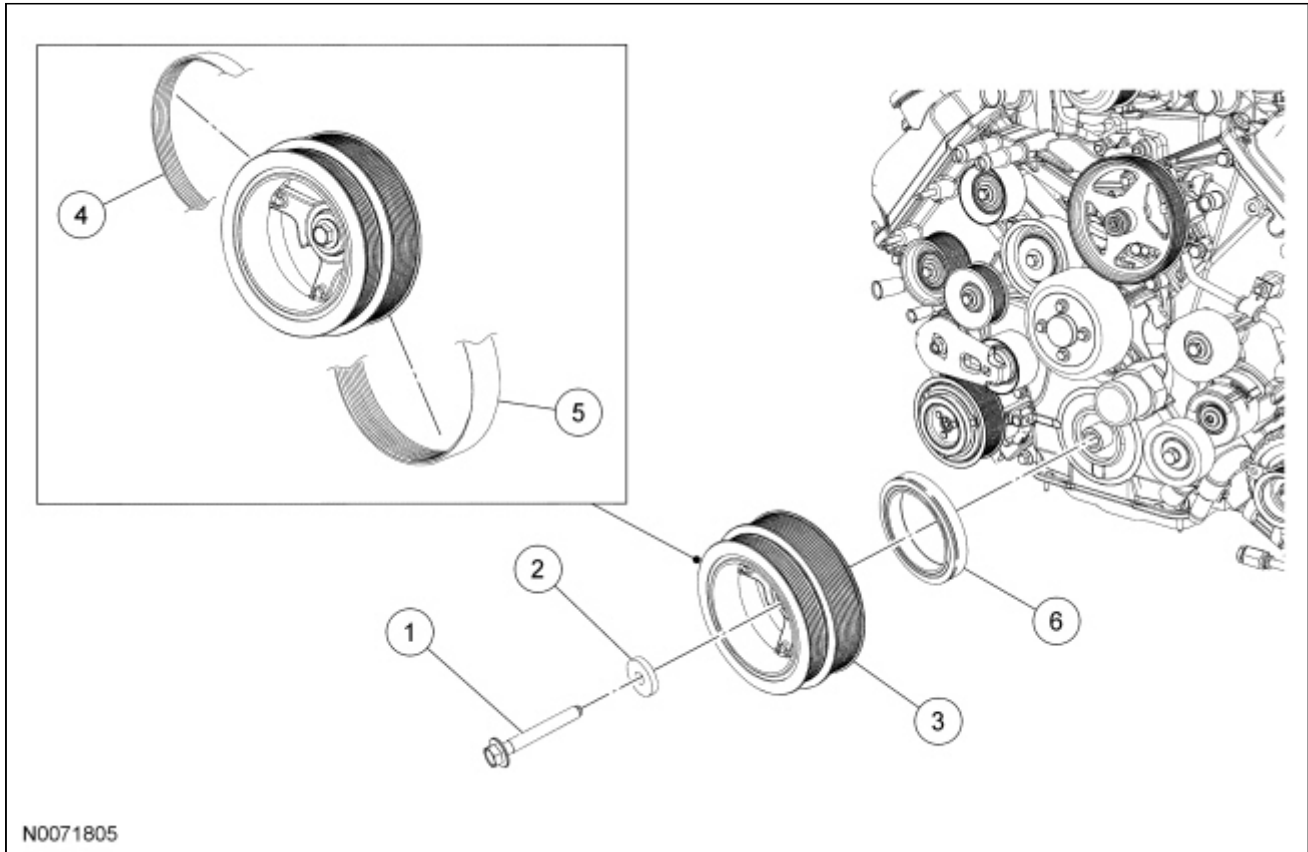

## Lower End Components — Exploded View, Crankshaft Pulley and Crankshaft Front Seal

Item	Part Number	Description
1	6A340	Crankshaft pulley bolt
2	N806165	Crankshaft pulley washer
3	6316	Crankshaft pulley
4	8620	Accessory drive belt
5	8620	Supercharger (SC) drive belt
6	6700	Crankshaft front seal